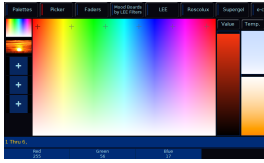

Colour

Palettes

Picker

Faders

Filters