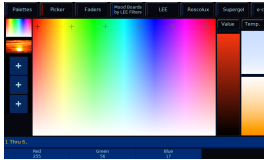

Colour

Palettes

Picker

Faders

Filters