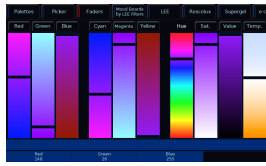

Colour

Palettes

Picker

Faders

Filters