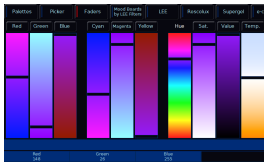

Colour

Palettes

Picker

Faders

Filters