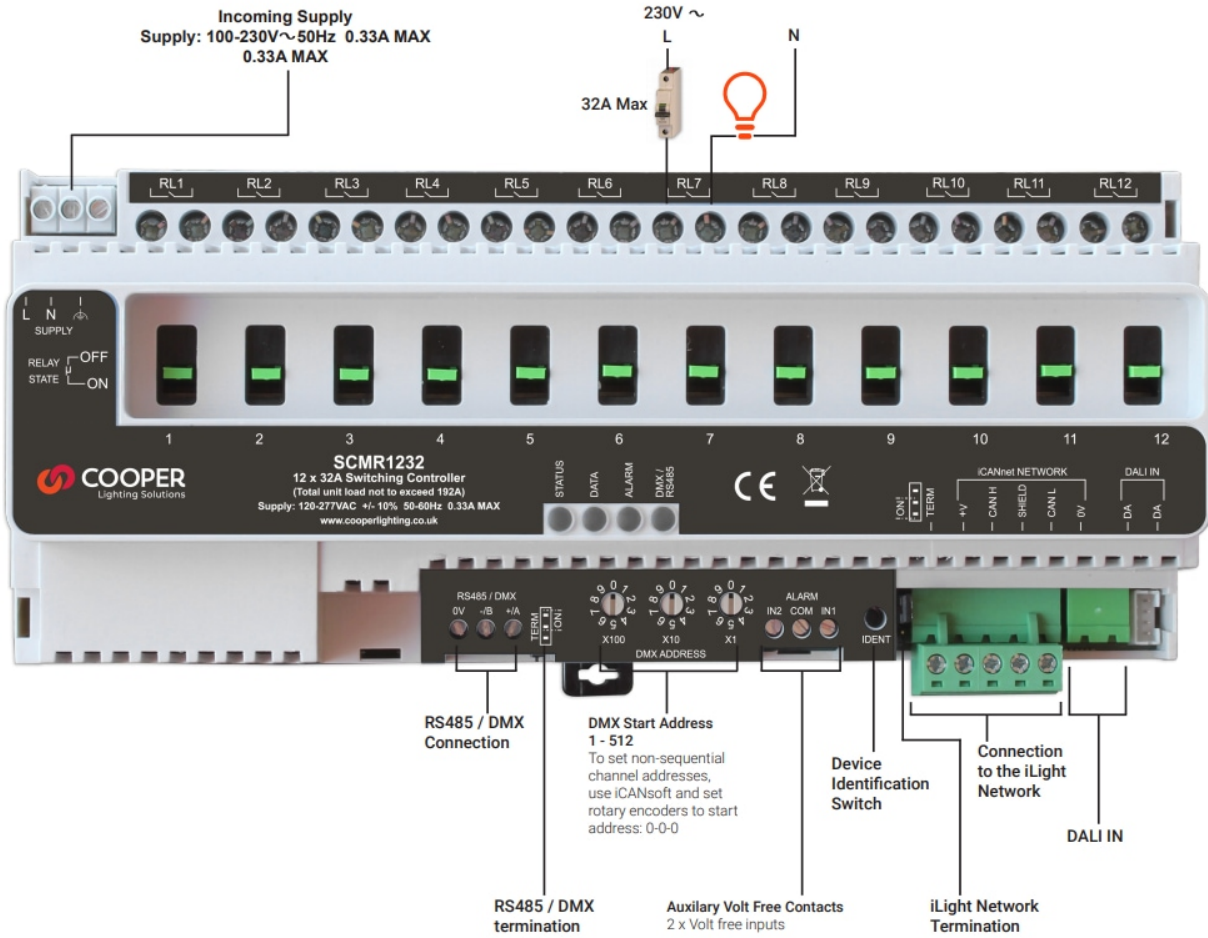

Typical Connection Diagram

DMX Control

Typical Connection Diagram

DALI Control

Typical Connection Diagram

iCANnet Control

iCAN Network Connections

Function	iCANnet Cable Colours
0V	Black
CAN L	Blue
Shield	Silver
CAN H	White
+VDC	Red

Typical Connection Diagram

Mixing Control Methods

Alarm Input

Typical Connection Diagram