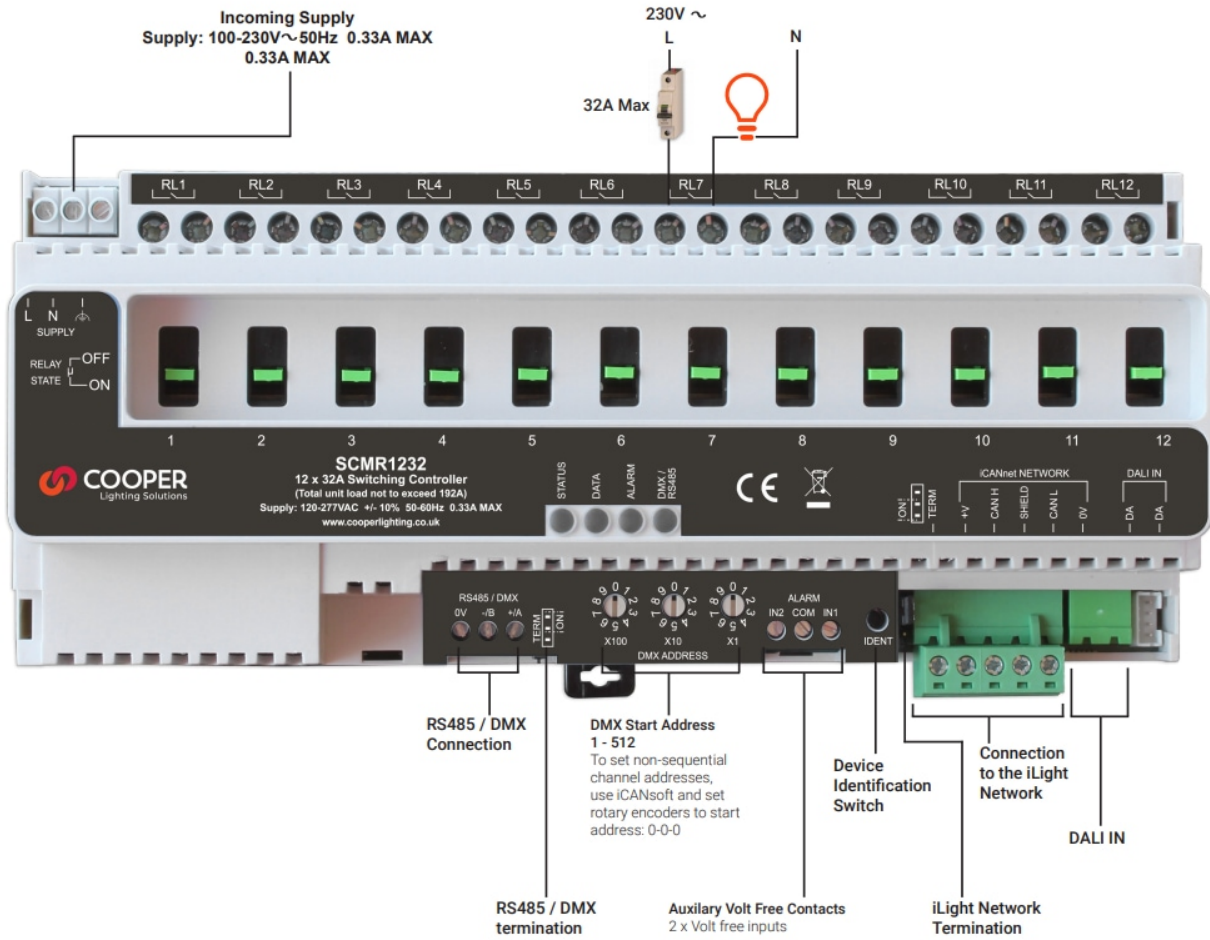

Typical Connection Diagram

DMX Control

Typical Connection Diagram

DALI Control

Typical Connection Diagram

iCANnet Control

iCAN Network Connections

Function	iCANnet Cable Colours
0V	Black
CAN L	Blue
Shield	Silver
CAN H	White
+VDC	Red

Typical Connection Diagram

Mixing Control Methods

Alarm Input

Typical Connection Diagram