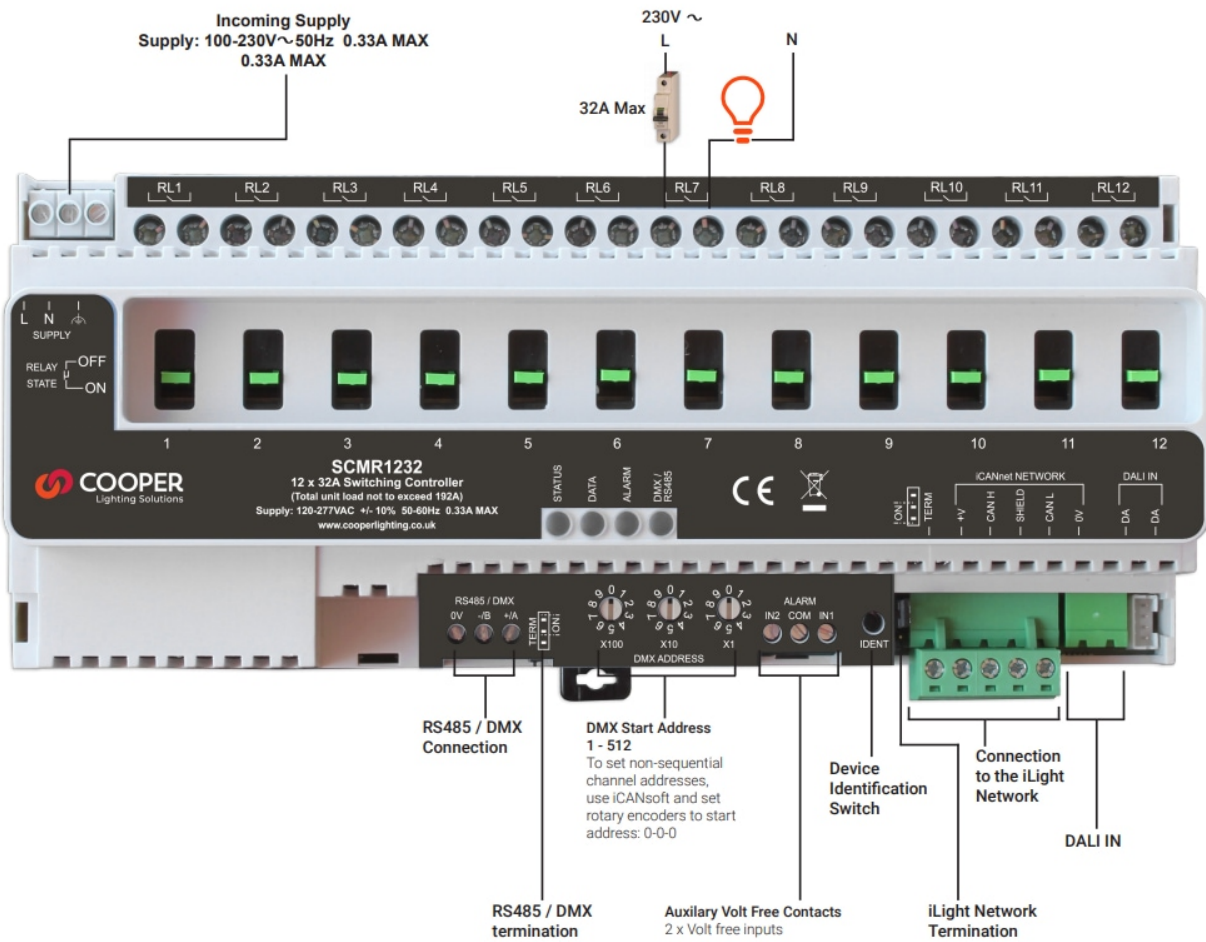

Typical Connection Diagram

DMX Control

Typical Connection Diagram

DALI Control

Typical Connection Diagram

iCANnet Control

iCAN Network Connections

Function	iCANnet Cable Colours
0V	Black
CAN L	Blue
Shield	Silver
CAN H	White
+VDC	Red

Typical Connection Diagram

Mixing Control Methods

Alarm Input

Typical Connection Diagram