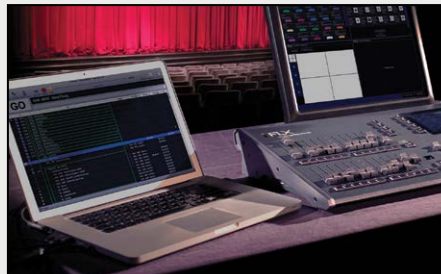

RigSync

Automatically synchronise your console with your rig, without the need to understand DMX or think about patching.

ZerOS Wing

Up to 6 ZerOS Wings can be added to the FLX console to increase the number of channel or playback faders available.

Show Control

Synchronise your show by using MIDI Show Control, MIDI Timecode, real time triggers and contact closures.

Apps for iOS and Android

'Remote' enables wireless control of your rig, while 'Monitor' emulates an additional wireless external touchscreen.