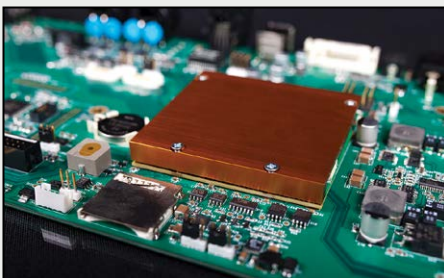

RigSync

Automatically synchronise your console with your rig, without the need to understand DMX or think about patching.

ZerOS Wing

Up to 6 ZerOS Wings can be added to the FLX console to increase the number of channel or playback faders available.

Filter lookups

Filter lookups are grouped into common emotions such as 'Anger', 'Royalty' and 'Love', chosen to work really well together.

Networking

Add scalability and power with ArtNet 4, Streaming ACN, RDM, tracking backup, media servers, Apps and visualisation.

Show Control

Synchronise your show by using MIDI Show Control, MIDI Timecode, real time triggers and contact closures.

Apps for iOS and Android

'Remote' enables wireless control of your rig, while 'Monitor' emulates an additional wireless external touchscreen.