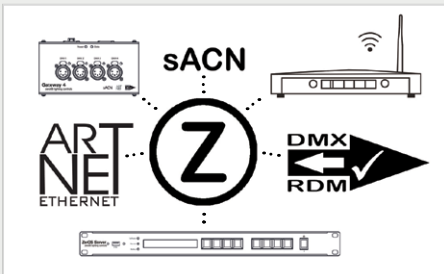

RigSync

Automatically synchronise your console with your rig, without the need to understand DMX or think about patching.

ZerOS Wing

Up to 6 ZerOS Wings can be added to the FLX console to increase the number of channel or playback faders available.

Filter lookups

Filter lookups are grouped into common emotions such as 'Anger', 'Royalty' and 'Love', chosen to work really well together.

Networking

Add scalability and power with ArtNet 4, Streaming ACN, RDM, tracking backup, media servers, Apps and visualisation.

Show Control

Synchronise your show by using MIDI Show Control, MIDI Timecode, real time triggers and contact closures.

Apps for iOS and Android

'Remote' enables wireless control of your rig, while 'Monitor' emulates an additional wireless external touchscreen.